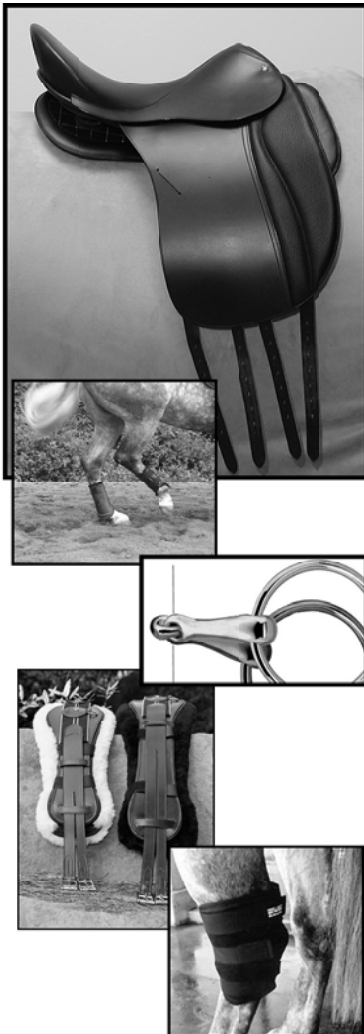

Another Remarkable Success Story from ReactorPanel Saddle Company

Disciplined and graceful, Emily Sorensen and her mount Cris are a team to watch. They first met when she was 14 and he was only 2. Since then they have spent countless hours together in pursuit of brilliance.